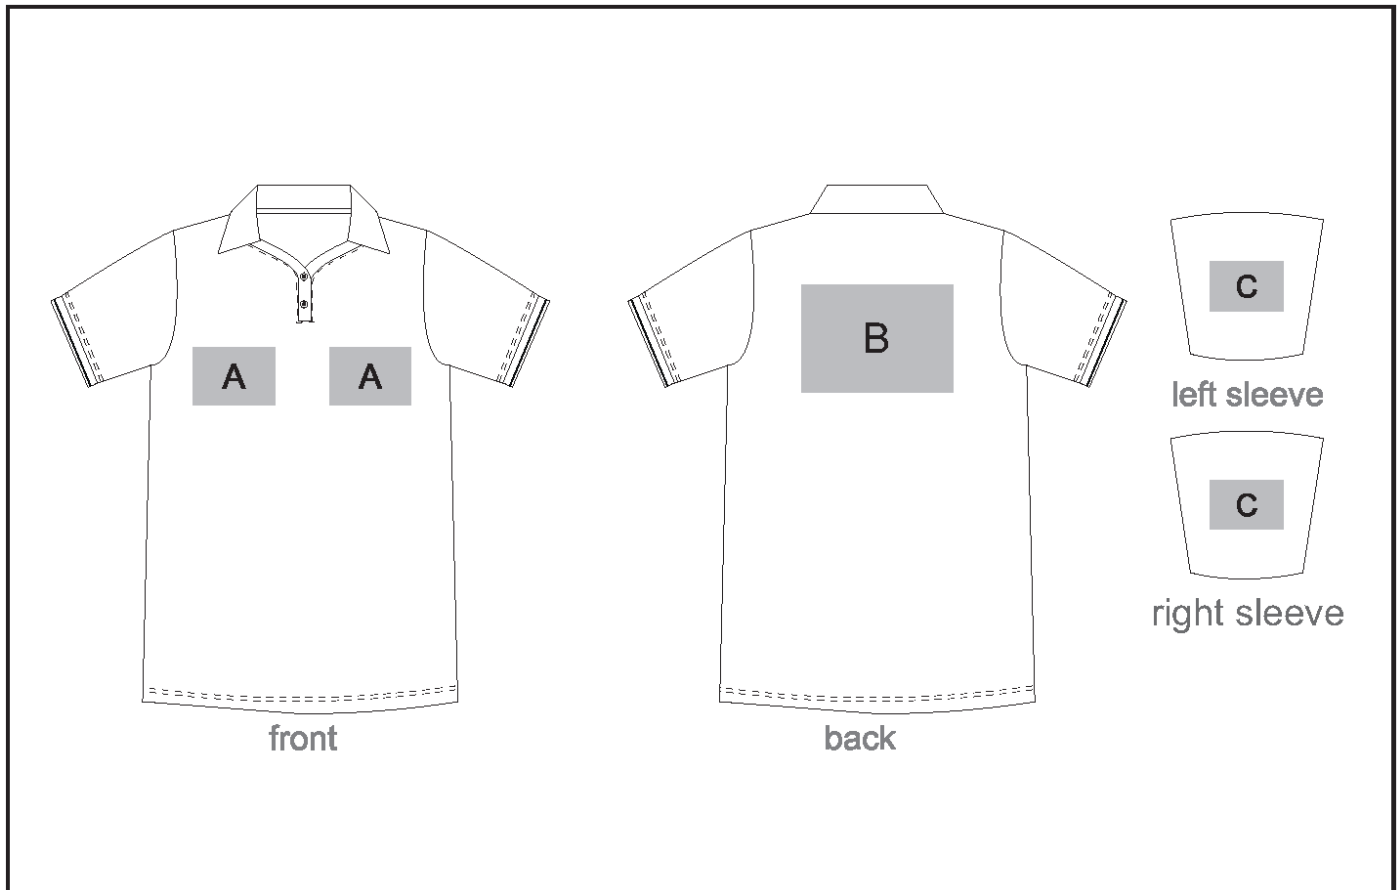

ALT-VRG

Mens Verge Golf Shirt

Need to know:

- Includes 1-Position Digital Transfer (setup fee applies)
- DTC/EMB inclusive Parameters: Left/Right Chest or Back = 100mm x 100mm

Branding Options:

Position A

1. Embroidery (EMB-A)
N/A
Size: 100mm wide x 100mm high
2. Screen Print (SA)
1 Colour
Size: 100mm wide x 80mm high
3. Digital Transfer Clothing A6 (DTC-A6)
Full Colour
Size: 100mm wide x 100mm high
4. Silicone (STP-A)
N/A
Size: 30mm wide x 30mm high
5. Silicone (STP-B)
N/A
Size: 50mm wide x 50mm high
6. Silicone (STP-C)
N/A
Size: 80mm wide x 80mm high
7. Silicone (STP-D)
N/A
Size: 100mm wide x 40mm high

Position C

1. Screen Print (SA)
1 Colour
Size: 60mm wide x 60mm high
2. Digital Transfer Clothing A6 (DTC-A6)
Full Colour
Size: 80mm wide x 80mm high
3. Silicone (STP-A)
N/A
Size: 30mm wide x 30mm high
4. Silicone (STP-B)
N/A
Size: 50mm wide x 50mm high
5. Silicone (STP-C)
N/A
Size: 80mm wide x 80mm high

Position B

1. Embroidery (EMB-A)
N/A
Size: 200mm wide x 200mm high
2. Embroidery (EMB-A)
N/A
Size: 80mm wide x 80mm high
3. Screen Print (SA)
1 Colour
Size: 260mm wide x 200mm high
4. Digital Transfer Clothing A6 (DTC-A6)
Full Colour
Size: 105mm wide x 148mm high
5. Digital Transfer Clothing A5 (DTC-A5)
Full Colour
Size: 210mm wide x 148mm high
6. Silicone (STP-A)
N/A
Size: 30mm wide x 30mm high
7. Silicone (STP-B)
N/A
Size: 50mm wide x 50mm high
8. Silicone (STP-C)
N/A
Size: 80mm wide x 80mm high
9. Silicone (STP-D)
N/A
Size: 120mm wide x 40mm high